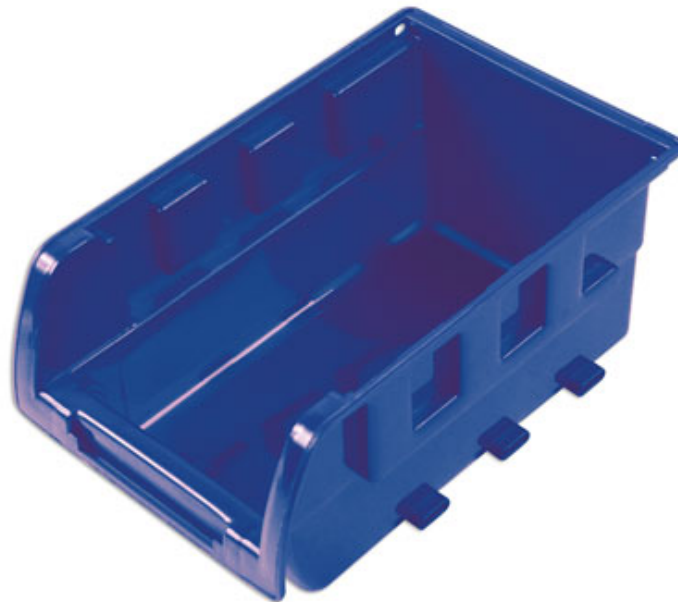

## Blue Storage Bins 160mm x 103mm x 72mm 20pc

Part of the Connect Workshop Consumables storage range. To be used with our louvred panel (36990) and replacements for our storage stands. Compatible with other storage systems. Comes with product cards for the front of the bins.

### Additional Information

- Blue Storage Bins.
- To fit our Connect Storage range of stands, louvred panels and racks.
- 160mm x 103mm x 72mm.
- Compatible with most louvred panels.
- 20pc

<http://product/36992>